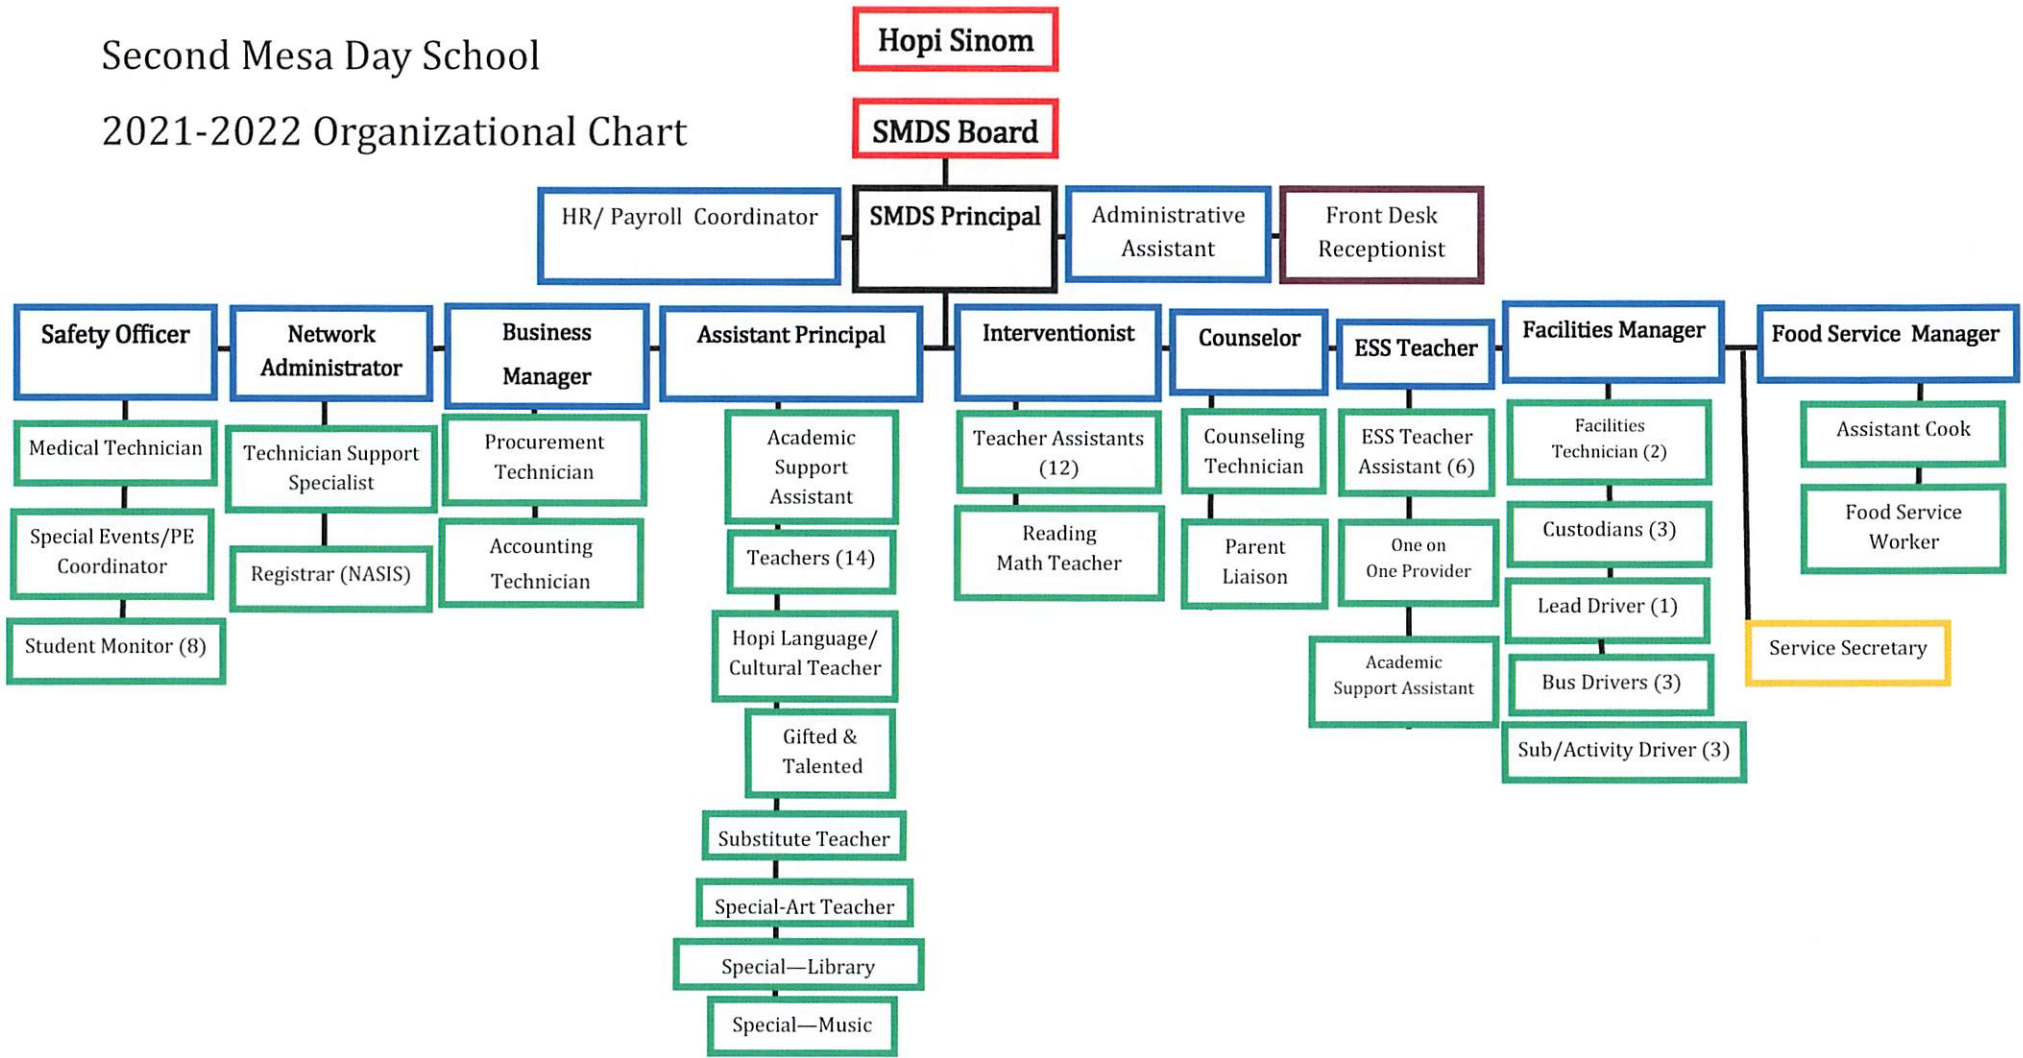

Second Mesa Day School

2021-2022 Organizational Chart

Kimberly Thomas, S.M.D.S. Principal

Date

Approved by Second Mesa Day School Board of Education

Second Mesa Day School Board President

Date