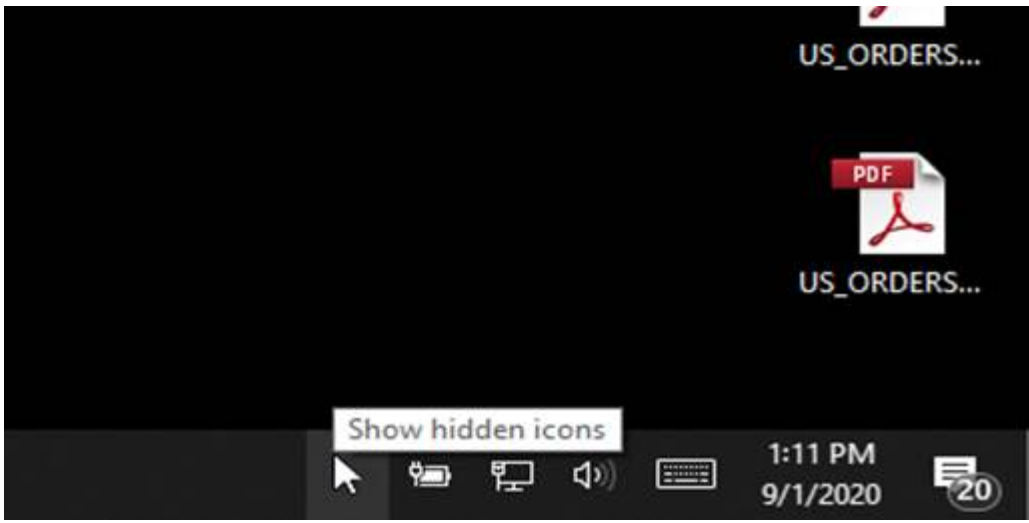

VNC Access (SMDS Network Only)

In the lower-right corner of the screen, click the up arrow

Hover your mouse pointer over the VNC  icon, DO NOT CLICK ICON. I need that number to Remotely Access your PC. The IP Address.